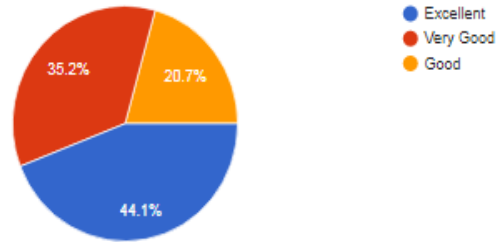

Feedback

"Communicative English" by Dr.P.Thailambal

372 responses

GPS Map Camera

Udumalaipettai, Tamil Nadu, India
Palani Road, H7H8+7G4, Udumalaipettai, Tamil Nadu 642128, India
Lat 10.578043°
Long 77.265454°
30/06/23 09:47 AM GMT +05:30